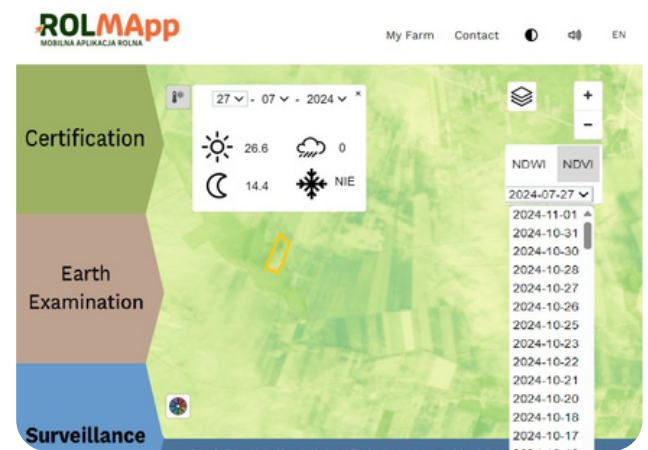

The ROLMApp application was developed by the Masovian Voivodeship as part of the bigger project "Implementation of the Smart Villages concept in the Masovian Voivodeship".

Project started in 2020, was completed in 2023 and was entirely financed from the voivodeship budget. The basic functionalities of the application include viewing selected remote sensing data and weather information, ordering and management of soil tests, handling the farm certification process ending with the issuance of the Masovian Certificate and keeping an agri-diary for the farm.

All services are free of charge in three pilot counties of the Ostrołęka subregion (Ostrołęka, Ostrow and Przasnysz). NDVI and NDWI indicators are derived from Sentinel-2 satellite data. Application checks the availability of data for Mazovian region every day and downloads it to calculate the indicators. What may be important for individual farmers is that the indicators from the current and previous year can be viewed. Additionally, the application integrates data from 31 meteorological stations developed as part of the program of the Masovian Voivodeship Government.

Mobile Soil Diagnostic Center is equipped with two dedicated devices for soil testing – NIR scanner and XRF spectrometer with build-in vacuum pump for mineral analysis. Specialized operators collect soil samples and perform soil tests directly on the farm.

✓ ROLMApp Dashboard

THEMATIC AREA

Agriculture, Food, Forestry and Fisheries

REGION OF APPLICATION

Warsaw Capital and Mazovian Regional

SENTINEL MISSION USED

S2

COPERNICUS SERVICE USED

-