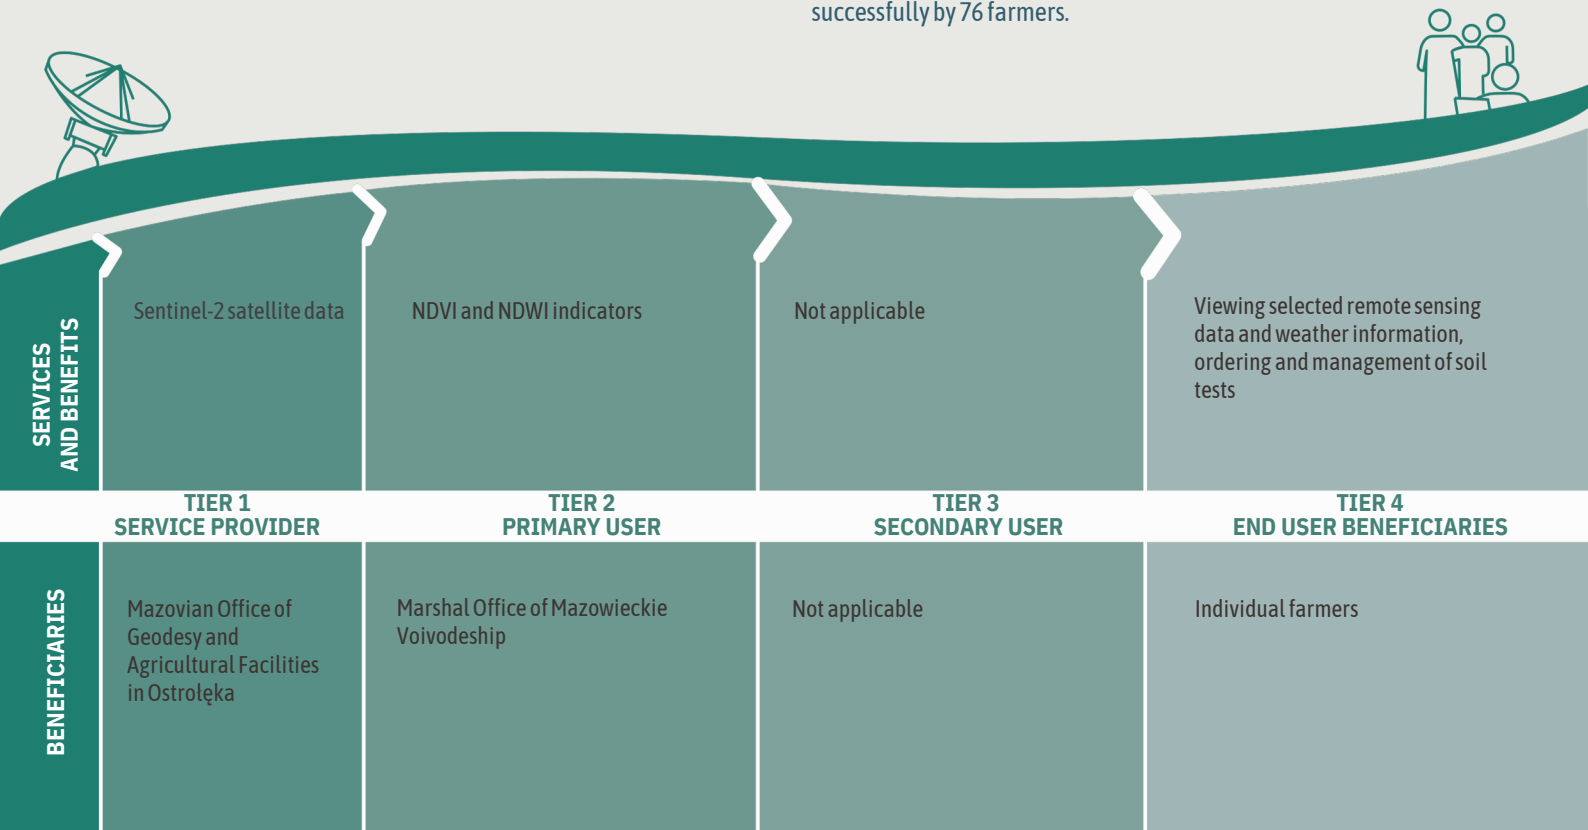

Meanwhile the Masovian Certificate is a regional certificate which criteria are based on selected ecological certification standards. The main goal of the Masovian Certificate is to popularize farms producing agricultural products in the most similar way to organic production.

The system automatically analyses the intersection of the area of the agricultural plot with the buffers around the burdensome infrastructure (roads with heavy traffic or industrial complexes) in order to exclude plots located too close to them. Heavy metals content in the soil is analysed and may not exceed the threshold values specified in the Regulation of the Polish Ministry of the Environment.

After confirming the fulfilment of all parameters, system issues a Masovian Certificate and informs the farmer about the possibility of generating it in the ROLMApp application. The certificate is issued for one year. After this period, the farmer has the opportunity to extend the validity of the certificate. After a two years of the system's operation, the full procedure of certification was completed successfully by 76 farmers.

EU POLICY / DIRECTIVE

Common Agricultural Policy (CAP)

TYPE OF SERVICE PROVIDER

Public Service

TYPE OF FUNDING SOURCE

Other

USAGE MATURITY LEVEL

5