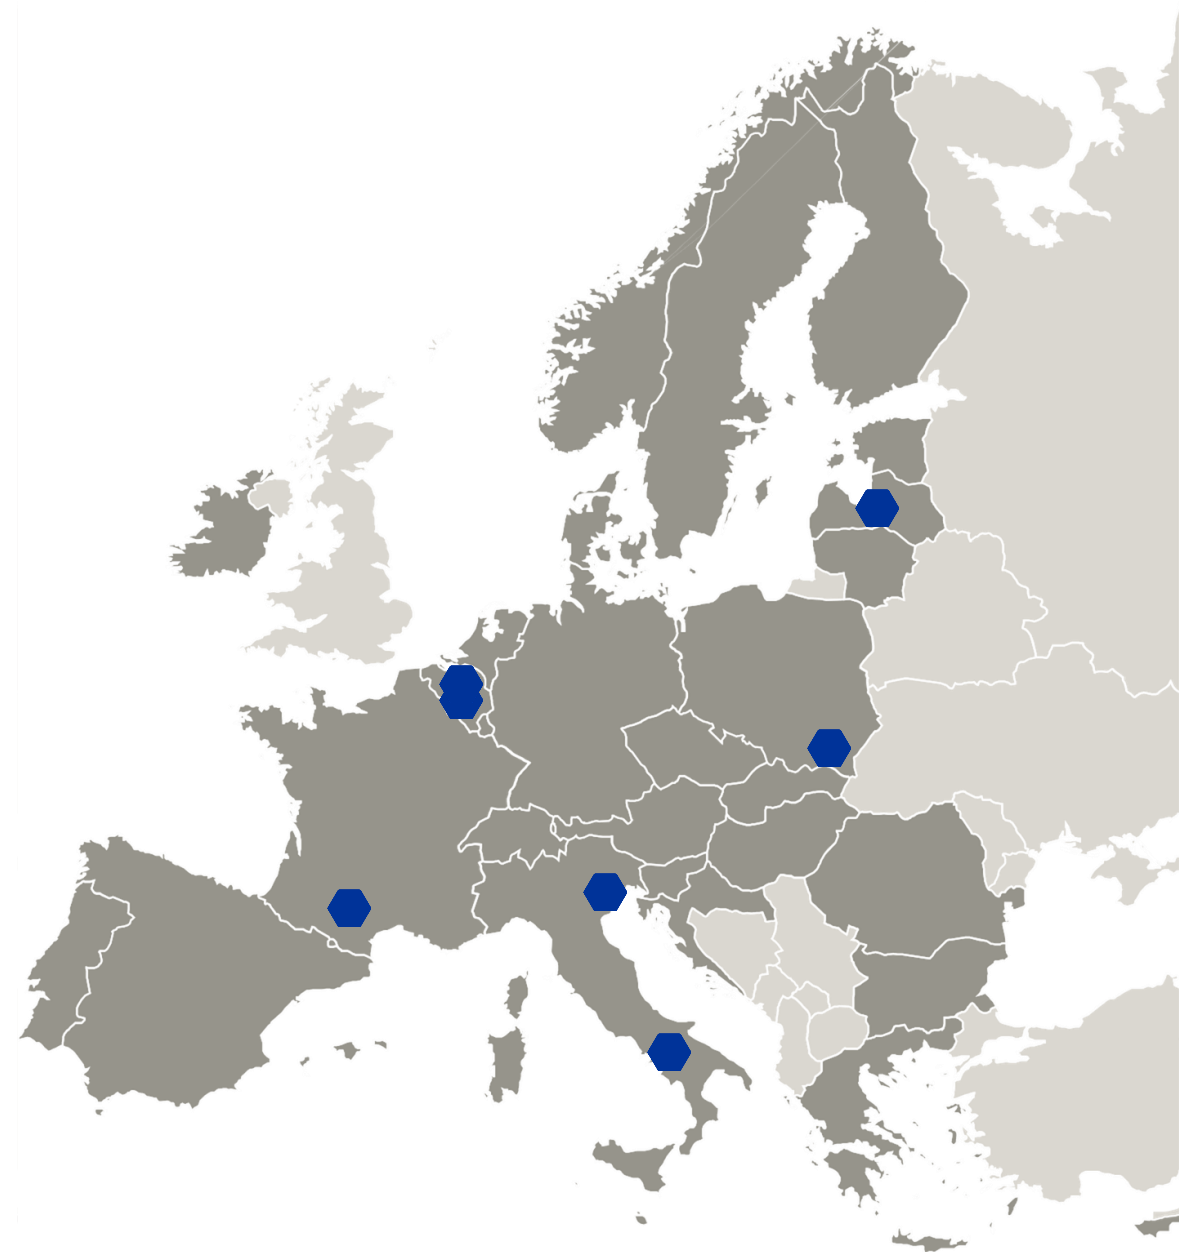

Partners

Veneto Region *	<i>IT</i>
NEREUS (Advisory partner)	<i>BE</i>
Podkarpackie Region *	<i>PL</i>
Azores Region *	<i>PT</i>
Sviluppo Basilicata (Basilicata) *	<i>IT</i>
ISSeP (Wallonia Region) *	<i>BE</i>
Riga Municipality	<i>LV</i>
Occitanie Region *	<i>FR</i>

* = NEREUS members