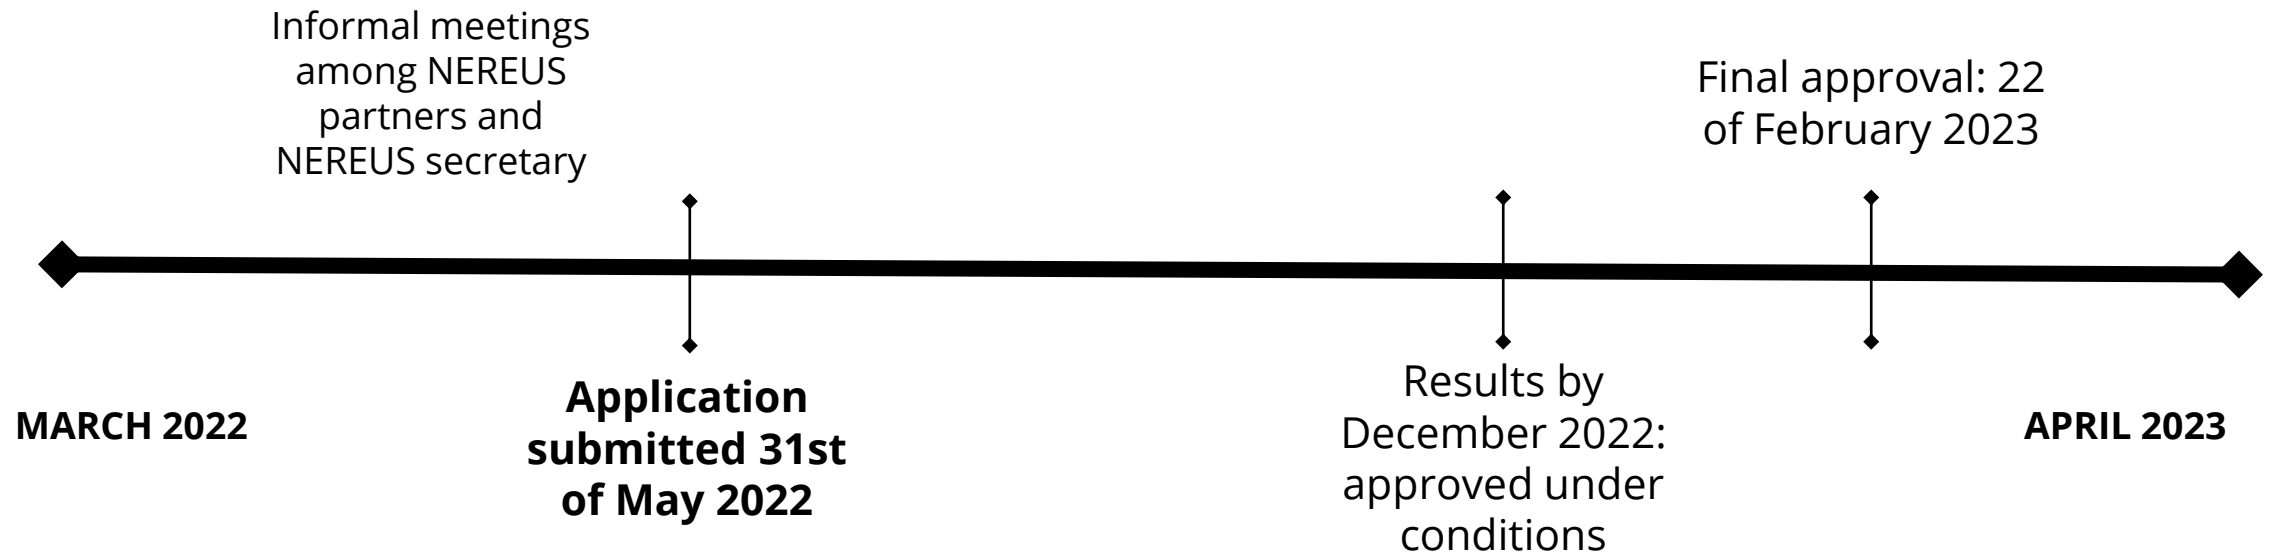

www.interregeurope.eu

How did we get here?

Kick off meeting: 27 & 28 of June 2023, Venice

SAT.SDI.F.A.CT.ION

Satellite data and Spatial Data Infrastructures for an evidence-based regional governance

The SATSDIFACTION project aims at **promoting the exchange and transfer of experiences related to the use of Satellite Data in local and regional Spatial Data Infrastructures** as a mean to improve the performance of regional policy instruments, eventually **leading to a better, evidence-based governance of the regional territory.**