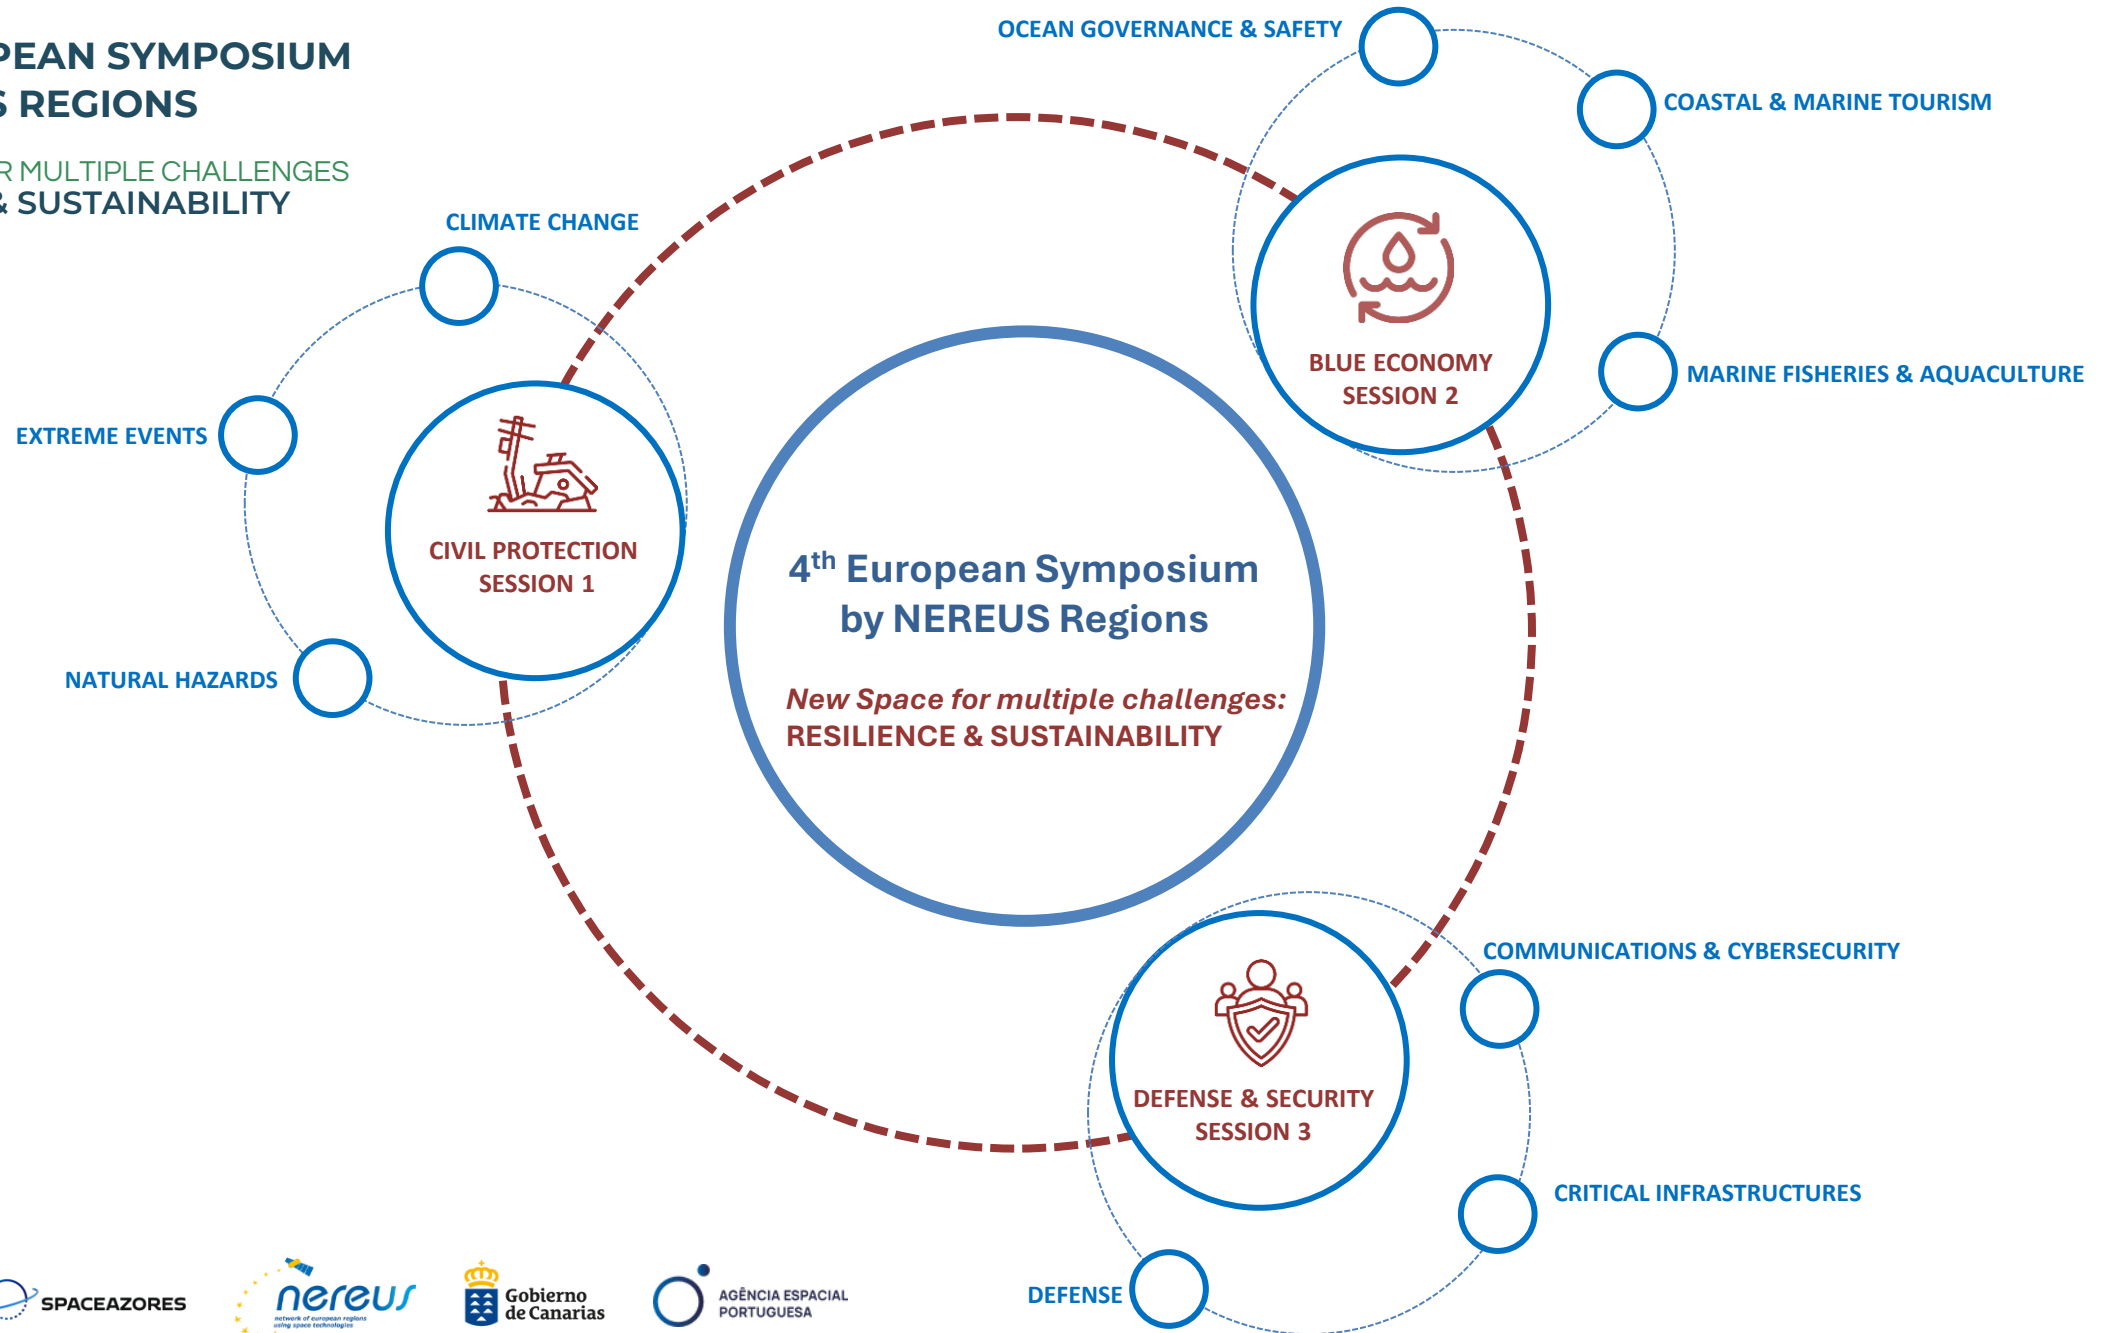

4TH EUROPEAN SYMPOSIUM BY NEREUS REGIONS

NEW SPACE FOR MULTIPLE CHALLENGES
RESILIENCE &
SUSTAINABILITY

4TH EUROPEAN SYMPOSIUM BY NEREUS REGIONS

NEW SPACE FOR MULTIPLE CHALLENGES
RESILIENCE & SUSTAINABILITY

**4TH EUROPEAN SYMPOSIUM
BY NEREUS REGIONS**

NEW SPACE FOR MULTIPLE CHALLENGES
RESILIENCE & SUSTAINABILITY

Call for best practices to address
Civil Protection, Blue Economy and Defence & Security
at local and regional levels.

4TH EUROPEAN SYMPOSIUM BY NEREUS REGIONS

NEW SPACE FOR MULTIPLE CHALLENGES
RESILIENCE & SUSTAINABILITY

Symposium objectives

The symposium aims to **connect regional and local authorities with service providers, including companies, startups, research institutions, and universities**, to explore how space-based solutions address these challenges.

The program will feature:

- **State-of-the-art discussions** on New Space technologies
- **Future reflections and best practices** at the regional level
- **Insights from local and regional authorities** on their challenges and needs